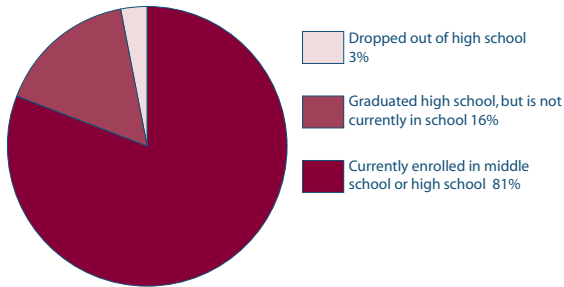

City of Worcester—YouthWorks 2007 Program Profile

NUMBER OF YOUTH SERVED BY YOUTHWORKS IN 2007

Total Number of Youth Served: 374

SCHOOL STATUS AND GRADE LEVEL OF YOUTHWORKS PARTICIPANTS

School Status (N = 367)