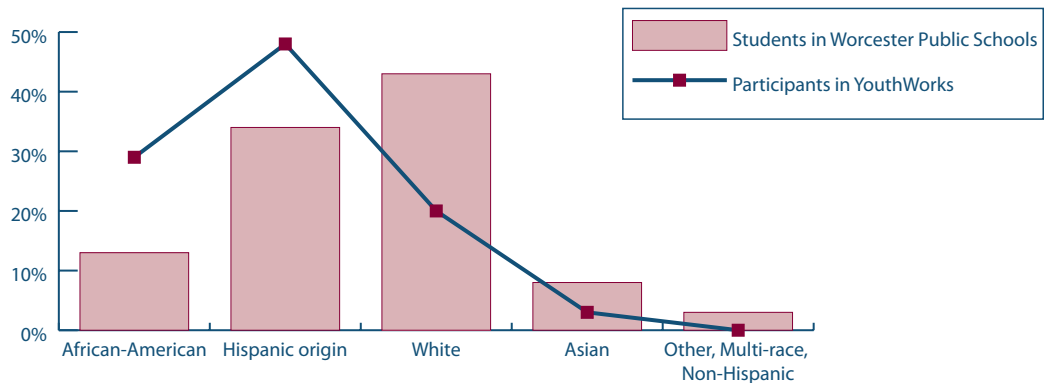

Ethnicity Comparison for YouthWorks Participants