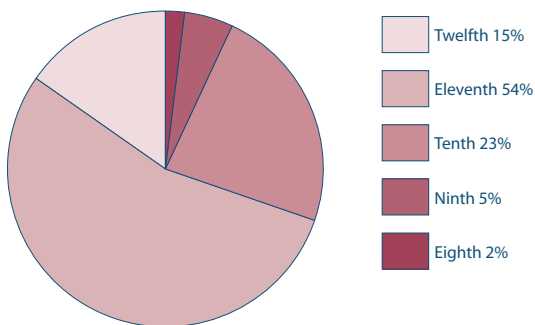

Grade Level of In-School Youth